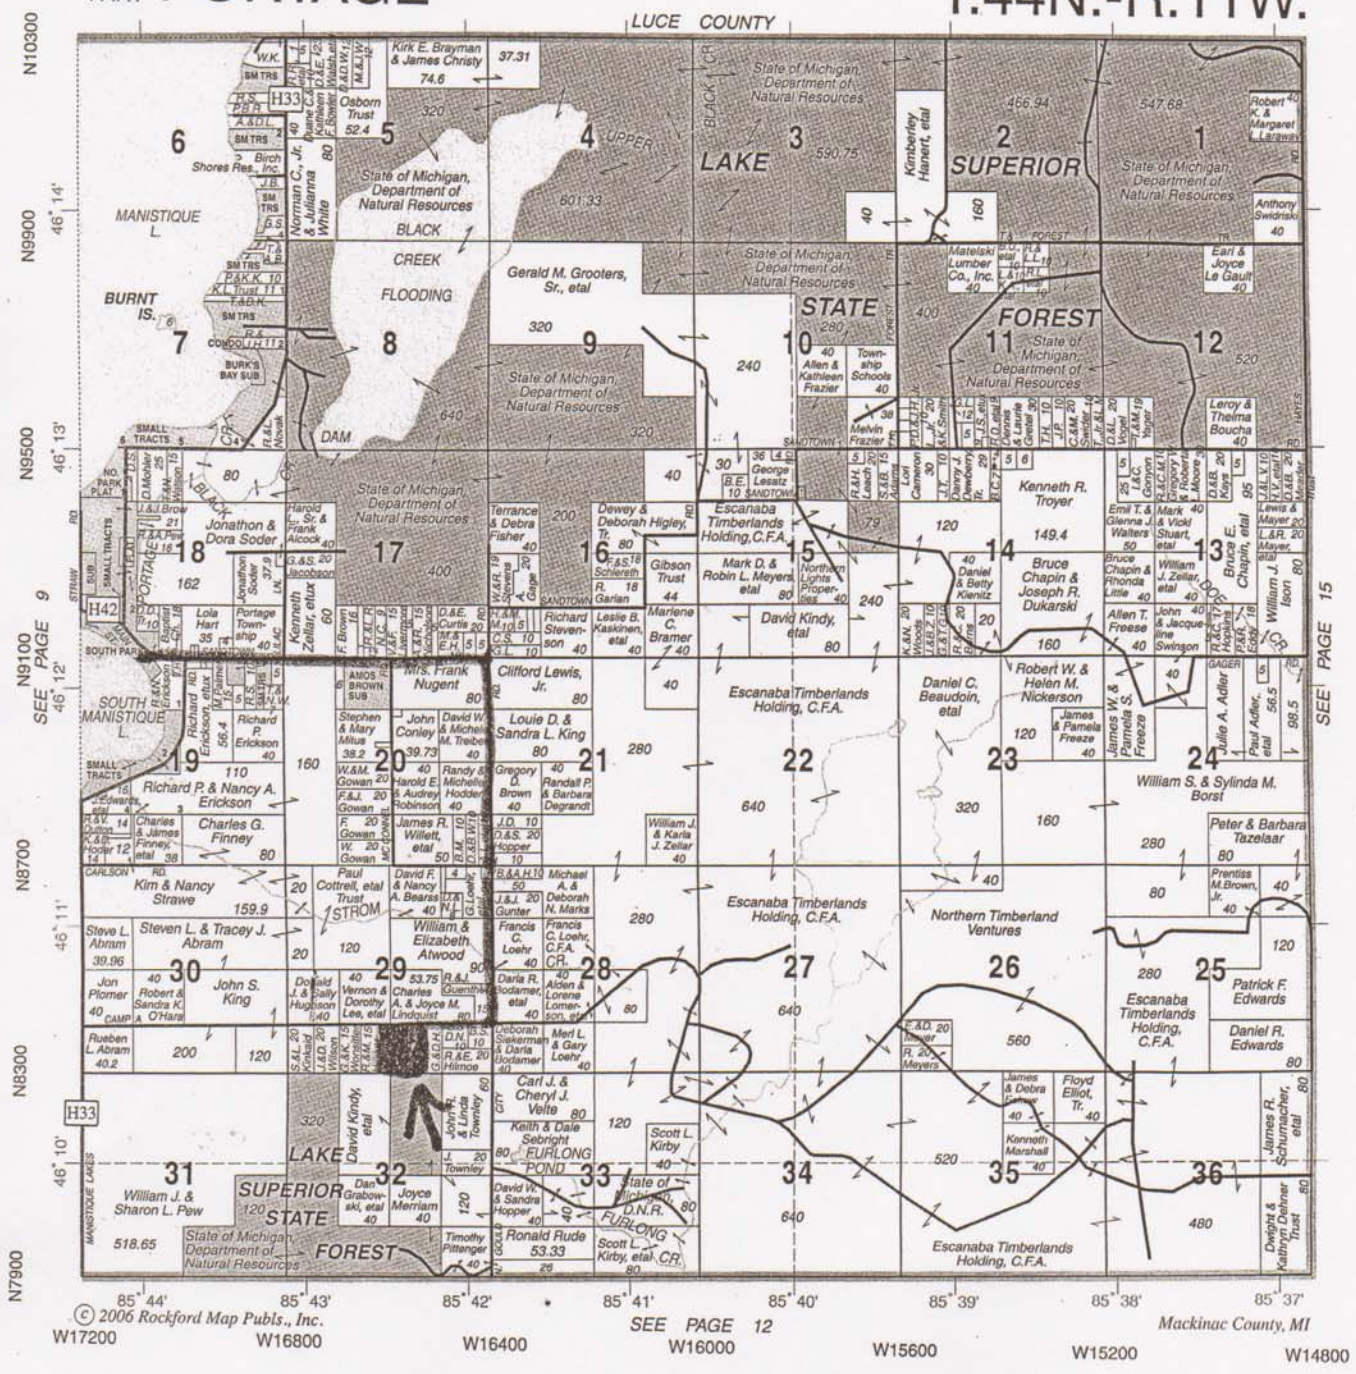

EAST PART PORTAGE

T.44N.-R.11W.

LUCE COUNTY

Directions: From Woods n Water Real Estate go east out of town about 1 1/2 miles to North Gould Road. Turn right and go 1 3/4 miles to Camp A Road. Turn right, property starts in a little over 1/4 mile on left.